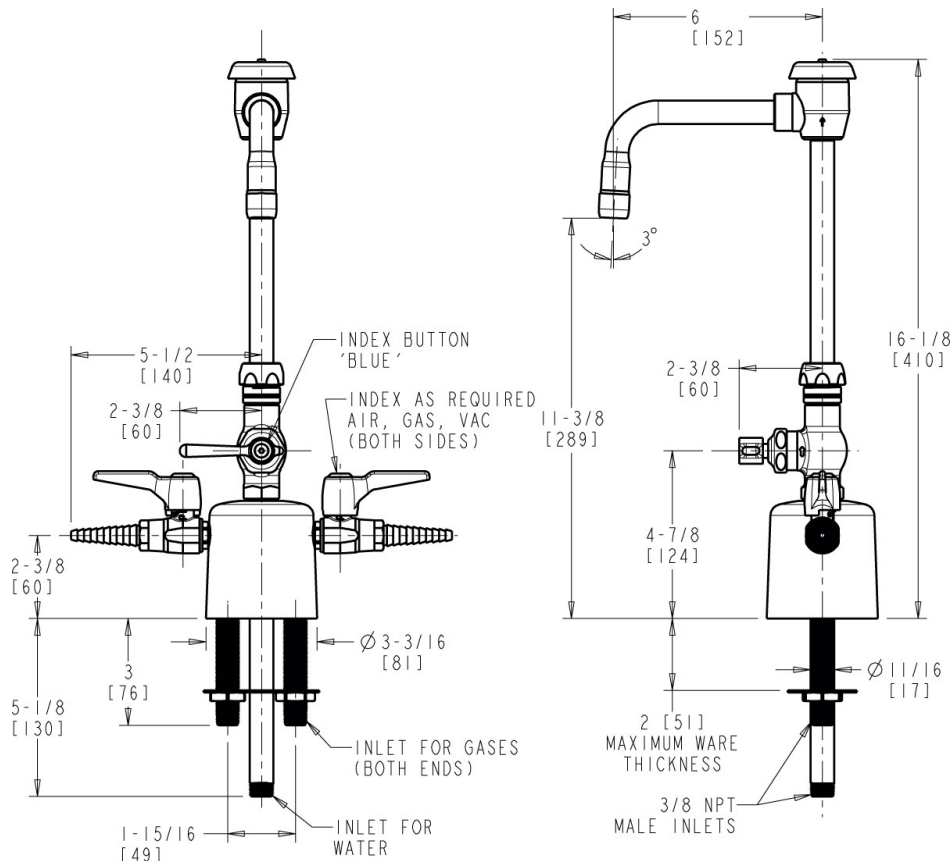

Engineer \_\_\_\_\_

Contractor \_\_\_\_\_

Submitted as Shown

Submitted with Variations

Date \_\_\_\_\_

**Architect/Engineer Specification**

Chicago Faucets No. LCF1-AC-B3B2 Deck-mounted triple service combination valve, polished chrome finish. 6" rigid/swing gooseneck spout with atmospheric vacuum breaker. Pressure compensating Softflo aerator with adapter, 2.2 GPM. Ceramic quarter-turn operating cartridge, right-hand turn. 2-3/8" lever handle.