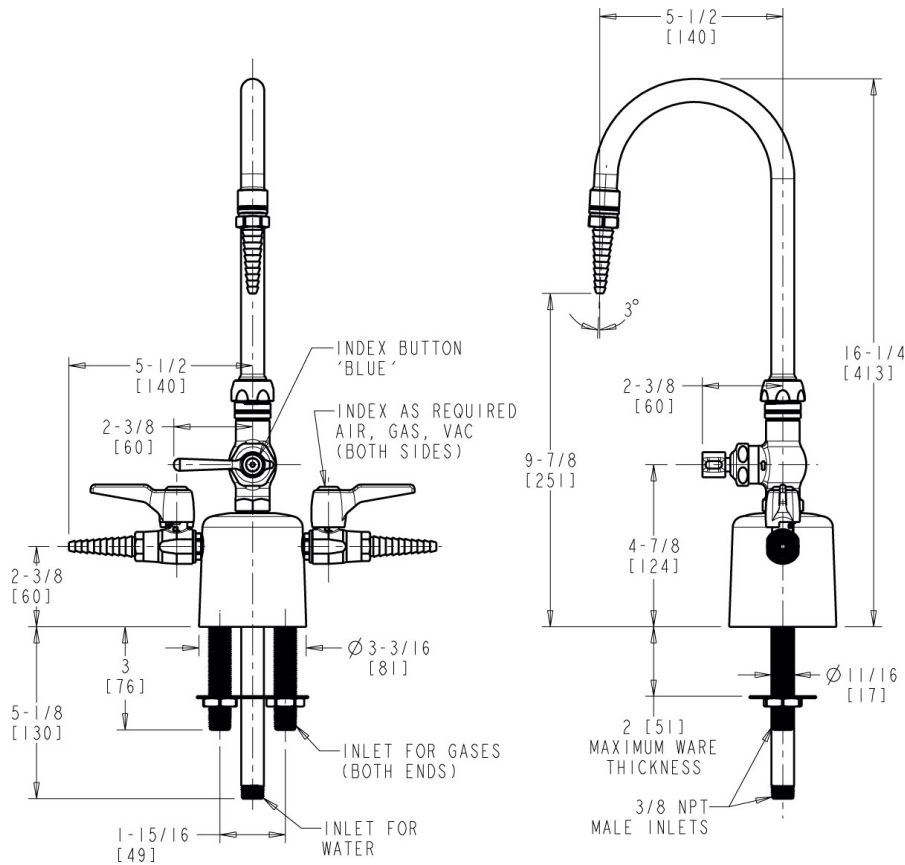

### Features & Specifications

---

- Handle includes color-coded index
- 5-1/4" rigid/swing gooseneck spout
- Laboratory nozzle with 10 serrations for laboratory hose
- Vandal Proof 2-3/8" lever handle
- Ceramic 1/4-turn operating cartridge, right-hand

Engineer \_\_\_\_\_

Contractor \_\_\_\_\_

Submitted as Shown

Submitted with Variations

Date \_\_\_\_\_

**Architect/Engineer Specification**

Chicago Faucets No. LCF1-BB-B3A1 Deck-mounted triple service combination valve, polished chrome finish. 5-1/4" rigid/swing gooseneck spout. Laboratory nozzle with 10 serrations for laboratory hose. Ceramic quarter-turn operating cartridge, right-hand turn. 2-3/8" lever handle.