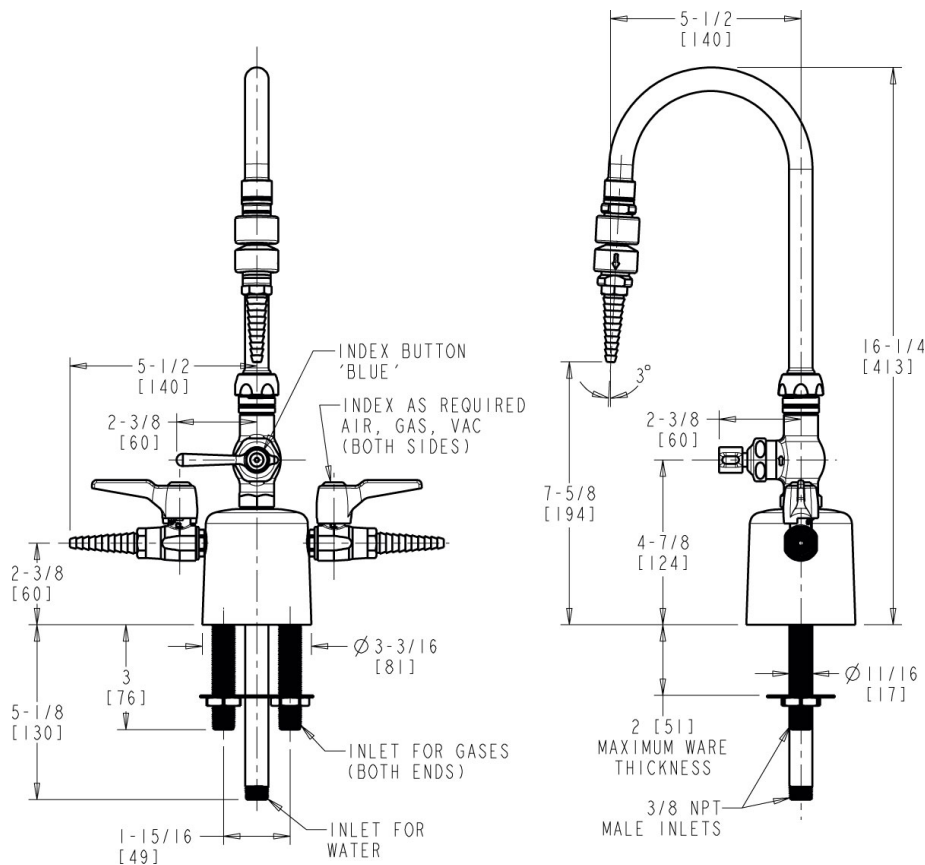

### Features & Specifications

---

- Handle includes color-coded index
- 5-1/4" rigid/swing gooseneck spout
- Straight serrated nozzle with vacuum breaker
- Vandal Proof 2-3/8" lever handle
- Ceramic 1/4-turn operating cartridge, right-hand
- Inline atmospheric vacuum breaker

Engineer \_\_\_\_\_

Contractor \_\_\_\_\_

Submitted as Shown       Submitted with Variations

Date \_\_\_\_\_

**Architect/Engineer Specification**

Chicago Faucets No. LCF1-BB-B3A3 Deck-mounted triple service combination valve, polished chrome finish. 5-1/4" rigid/swing gooseneck spout. Straight serrated nozzle with vacuum breaker. Ceramic quarter-turn operating cartridge, right-hand turn. 2-3/8" lever handle. Inline atmospheric vacuum breaker.