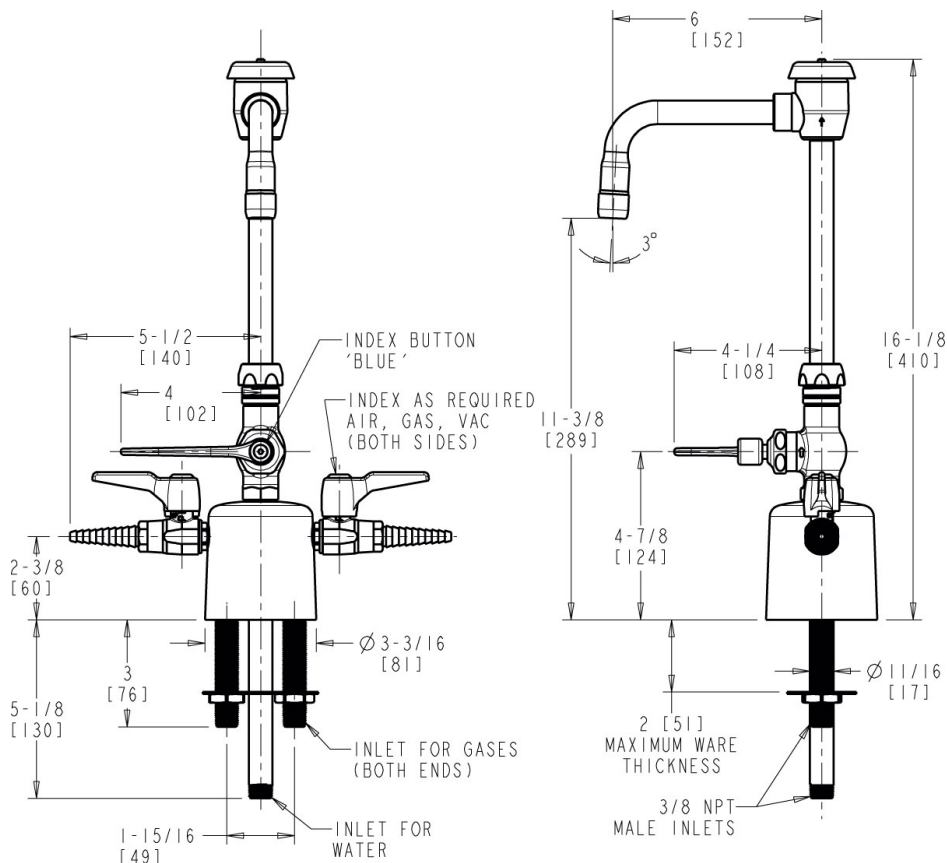

L Series Lab Fittings

LCF1-BC-A2B2

Product Type

Deck-mounted triple service combination valve

Features & Specifications

- Handle includes color-coded index
- 6" rigid/swing gooseneck spout with atmospheric vacuum breaker
- Pressure compensating Softflo aerator with adapter 2.2 GPM
- Vandal Proof 4" wristblade handle
- Quatern™ compression operating cartridge, right-hand

Contractor _____

Submitted as Shown

Submitted with Variations

Date _____

Architect/Engineer Specification

Chicago Faucets No. LCF1-BC-A2B2 Deck-mounted triple service combination valve, polished chrome finish. 6" rigid/swing gooseneck spout with atmospheric vacuum breaker. Pressure compensating Softflo aerator with adapter, 2.2 GPM. Quatern™ compression operating cartridge, right-hand turn. 4" wristblade handle.