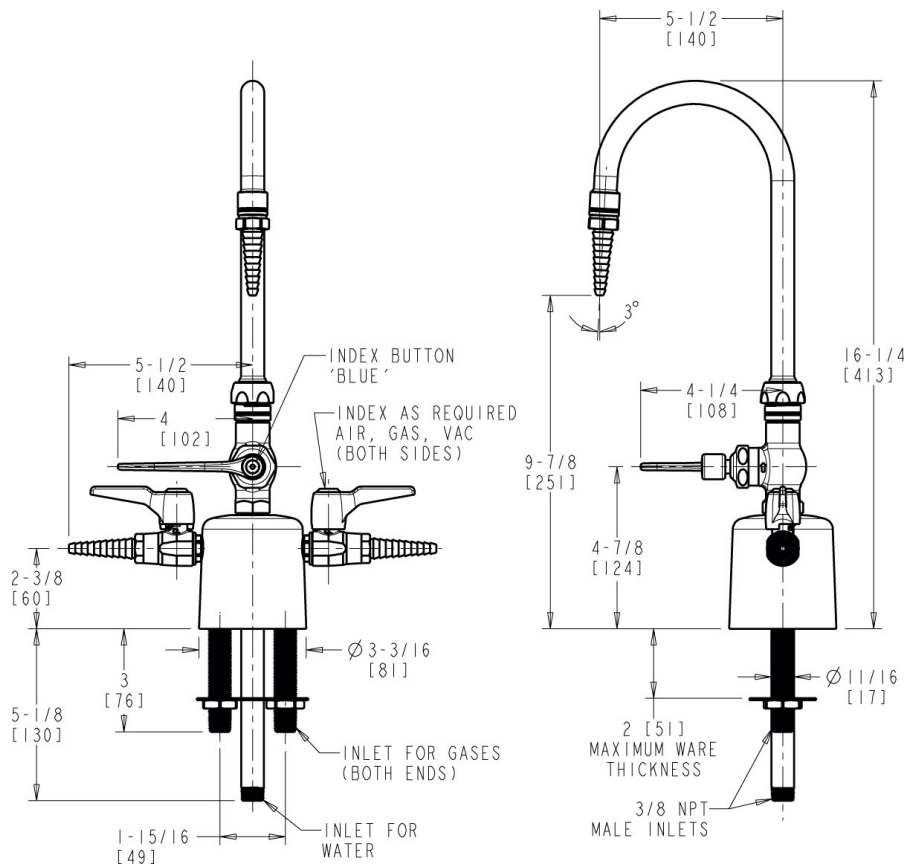

### Features & Specifications

---

- Handle includes color-coded index
- 5-1/4" rigid/swing gooseneck spout
- Laboratory nozzle with 10 serrations for laboratory hose
- Vandal Proof 4" wristblade handle
- Quatern™ Control-A-Flo compression operating cartridge, right-hand

Engineer \_\_\_\_\_

Contractor \_\_\_\_\_

Submitted as Shown

Submitted with Variations

Date \_\_\_\_\_

**Architect/Engineer Specification**

Chicago Faucets No. LCF1-BC-C2A1 Deck-mounted triple service combination valve, polished chrome finish. 5-1/4" rigid/swing gooseneck spout. Laboratory nozzle with 10 serrations for laboratory hose. Quatum™ Control-A-Flo compression operating cartridge, right-hand turn. 4" wristblade handle.