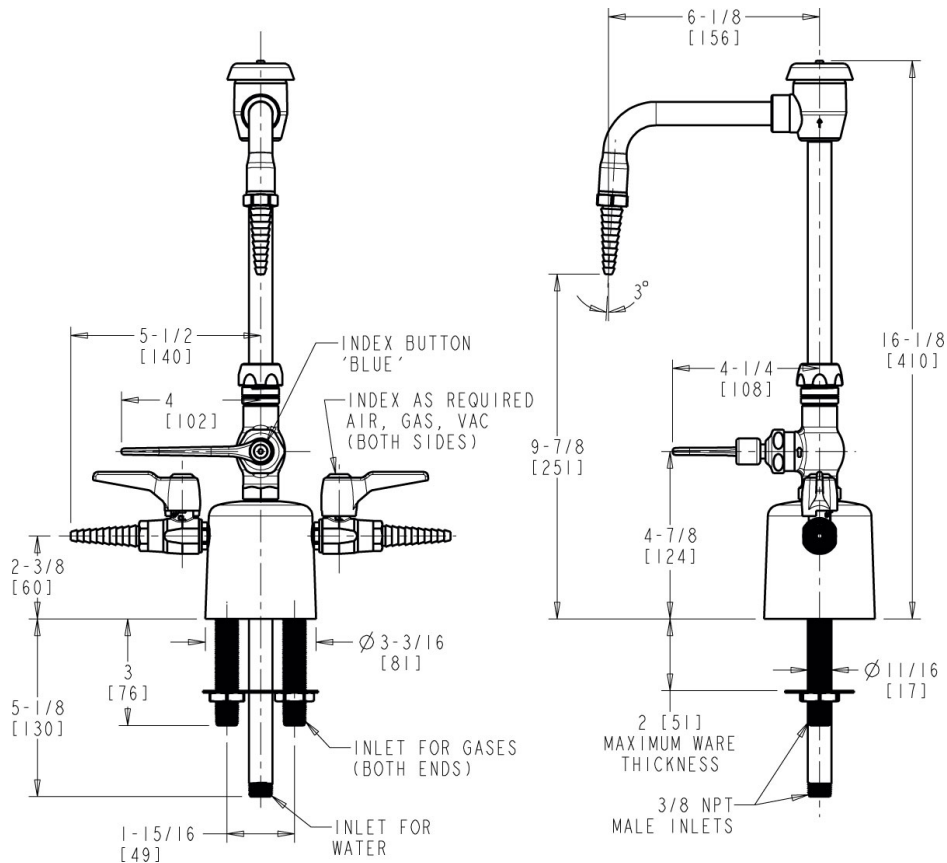

Engineer \_\_\_\_\_

Contractor \_\_\_\_\_

Submitted as Shown       Submitted with Variations

Date \_\_\_\_\_

**Architect/Engineer Specification**

Chicago Faucets No. LCF1-CA-A2B1 Deck-mounted triple service combination valve, polished chrome finish. 6" rigid/swing gooseneck spout with atmospheric vacuum breaker. Laboratory nozzle with 10 serrations for laboratory hose. Quatum™ compression operating cartridge, right-hand turn. 4" wristblade handle.