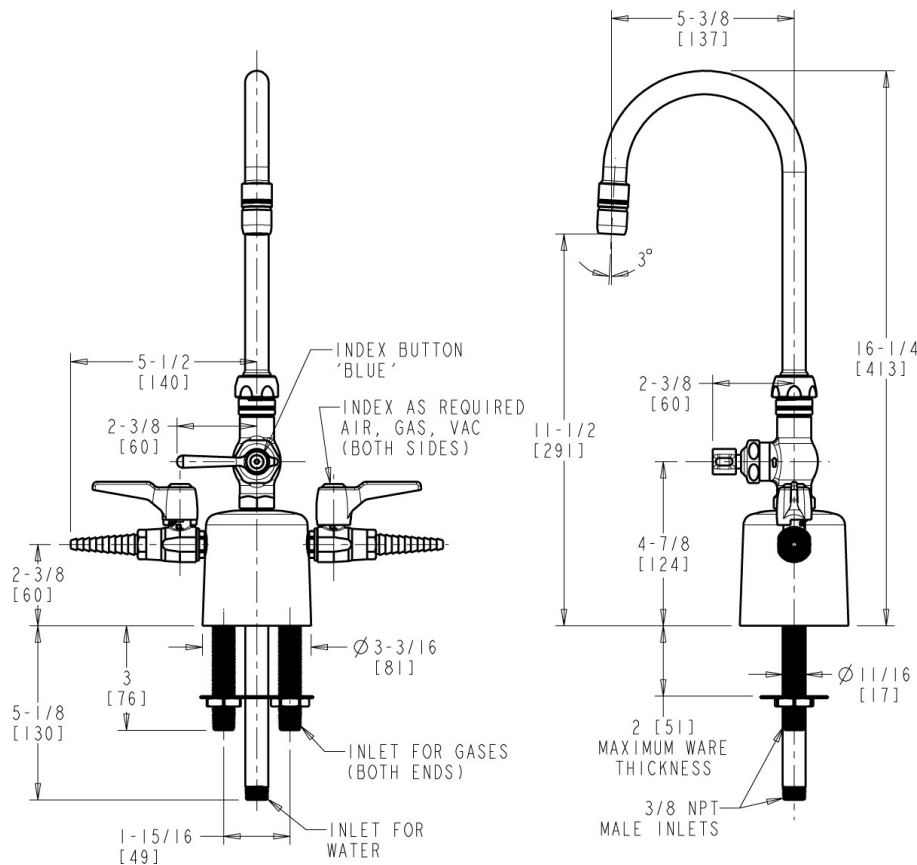

Engineer \_\_\_\_\_

Contractor \_\_\_\_\_

Submitted as Shown

Submitted with Variations

Date \_\_\_\_\_

**Architect/Engineer Specification**

Chicago Faucets No. LCF1-CB-B3A2 Deck-mounted triple service combination valve, polished chrome finish. 5-1/4" rigid/swing gooseneck spout. Pressure compensating Softflo aerator with adapter, 2.2 GPM. Ceramic quarter-turn operating cartridge, right-hand turn. 2-3/8" lever handle.