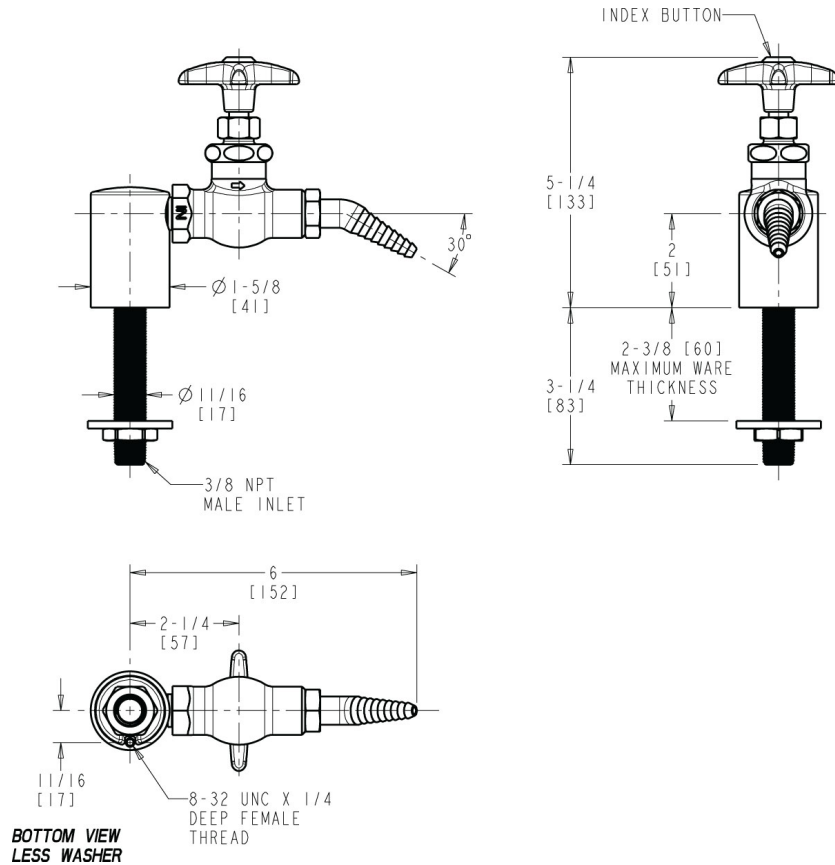

L Series Lab Fittings

LGF1-A21H-10

Product Type

Deck-mounted laboratory turret with fine needle valve

Features & Specifications

- Laboratory 30-degree angled nozzle with 10 serrations for laboratory hose
- Vandal Proof 2-1/2" cross handle

Contractor _____

Submitted as Shown Submitted with Variations

Date _____

Architect/Engineer Specification

Chicago Faucets No. LGF1-A21H-10 Deck-mounted laboratory turret with fine needle valve, polished chrome finish. Laboratory 30-degree angled nozzle with 10 serrations for laboratory hose. 2-1/2" cross handle. Laboratory index button, silver with black letters, CO (Carbon Monoxide).