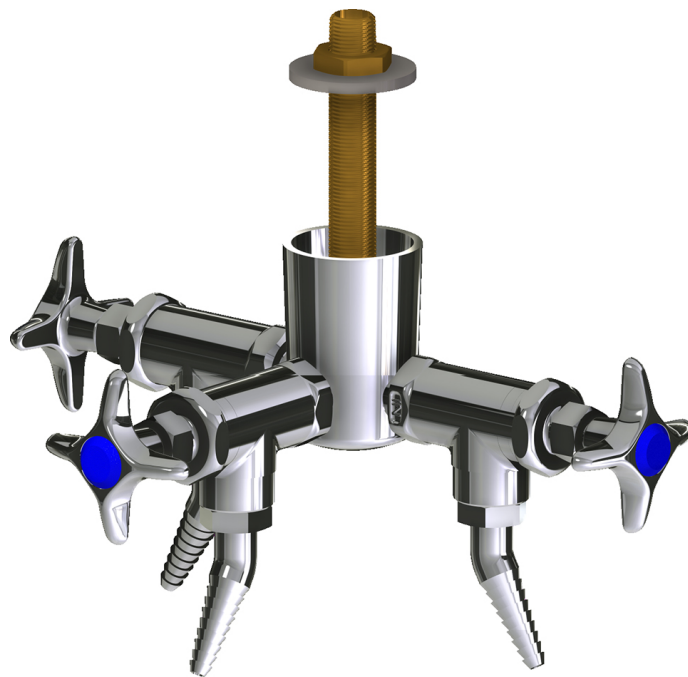

L Series Lab Fittings

LGF3-A21C-30

Product Type

Deck-mounted laboratory turret with fine needle valve

Features & Specifications

- Laboratory 30-degree angled nozzle with 10 serrations for laboratory hose
- Vandal Proof 2-1/2" cross handle

Contractor _____

Submitted as Shown Submitted with Variations

Date _____

Architect/Engineer Specification

Chicago Faucets No. LGF3-A21C-30 Deck-mounted laboratory turret with fine needle valve, polished chrome finish. Laboratory 30-degree angled nozzle with 10 serrations for laboratory hose. 2-1/2" cross handle. Laboratory index button, dark blue with white letters, GAS.