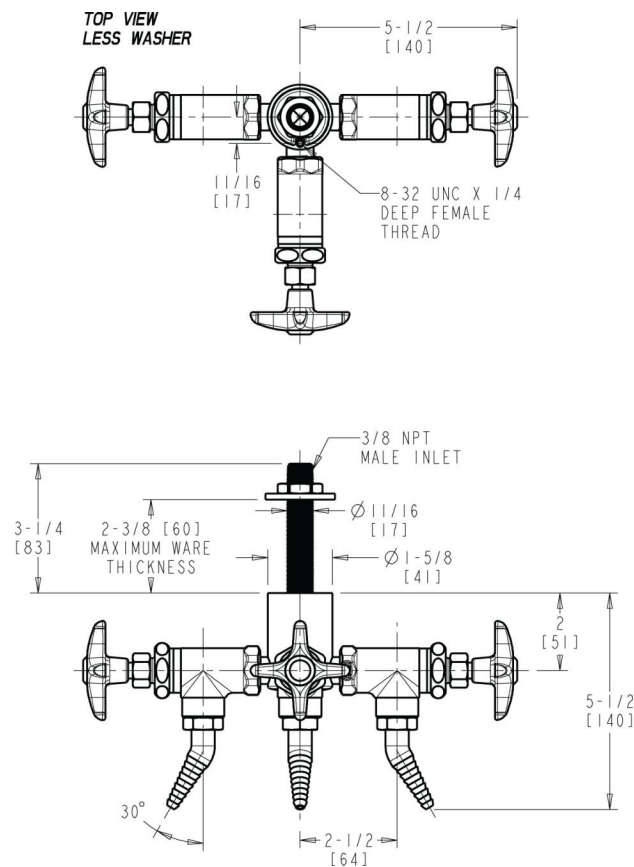

L Series Lab Fittings

LGF3-A21C-30

Product Type

Deck-mounted laboratory turret with fine needle valve

Features & Specifications

- Laboratory 30-degree angled nozzle with 10 serrations for laboratory hose
- Vandal Proof 2-1/2" cross handle

Contractor _____

Submitted as Shown Submitted with Variations

Date _____

Architect/Engineer Specification

Chicago Faucets No. LGF3-A21C-30 Deck-mounted laboratory turret with fine needle valve, polished chrome finish. Laboratory 30-degree angled nozzle with 10 serrations for laboratory hose. 2-1/2" cross handle. Laboratory index button, dark blue with white letters, GAS.