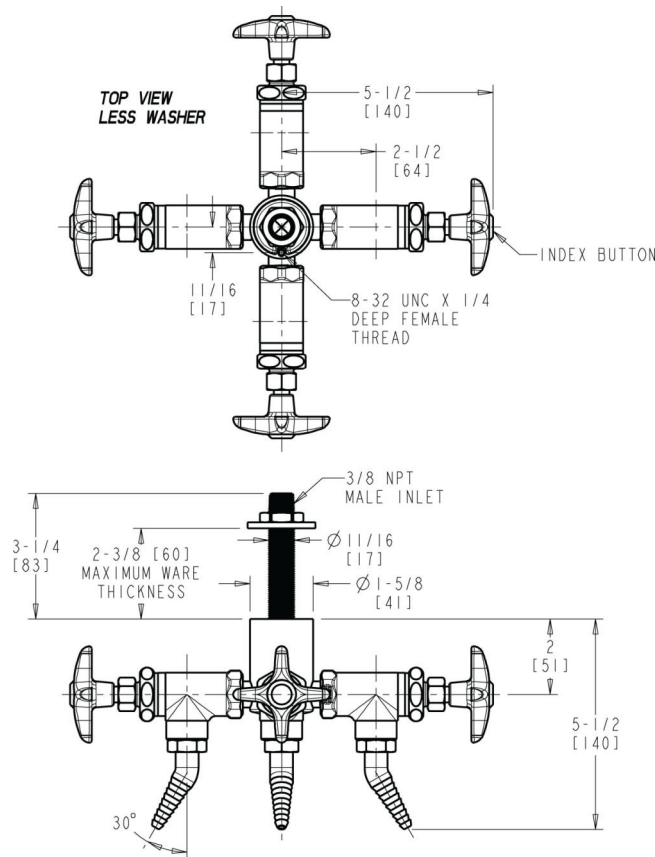

L Series Lab Fittings

LGF3-A22B-40

Product Type

Deck-mounted laboratory turret with fine needle valve

Features & Specifications

- Laboratory 30-degree angled nozzle with 10 serrations for laboratory hose
- Vandal Proof 2-1/2" cross handle

Contractor _____

Submitted as Shown

Submitted with Variations

Date _____

Architect/Engineer Specification

Chicago Faucets No. LGF3-A22B-40 Deck-mounted laboratory turret with fine needle valve, polished chrome finish. Laboratory 30-degree angled nozzle with 10 serrations for laboratory hose. 2-1/2" cross handle, black nylon. Laboratory index button, Yellow with black letters, VAC (Vacuum).