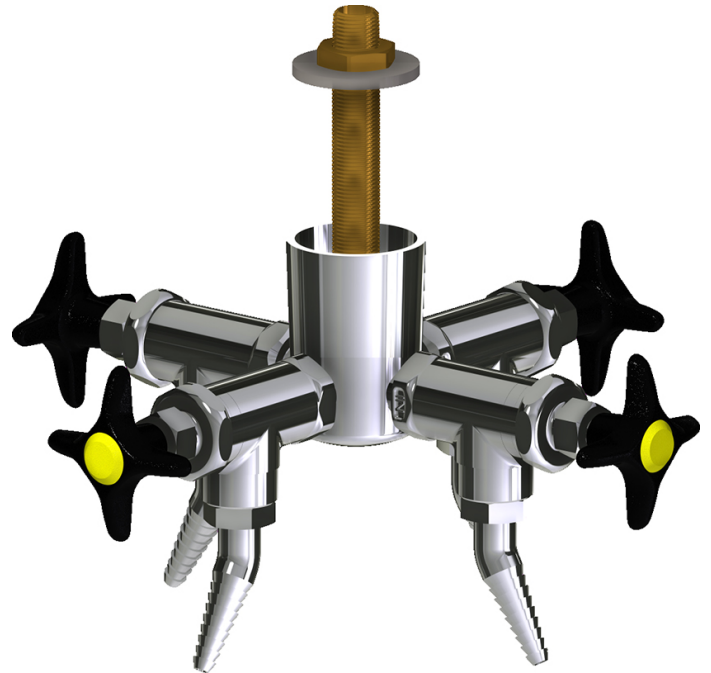

L Series Lab Fittings

LGF3-A22B-40

Product Type

Deck-mounted laboratory turret with fine needle valve

Features & Specifications

- Laboratory 30-degree angled nozzle with 10 serrations for laboratory hose
- Vandal Proof 2-1/2" cross handle

Codes & Standards

-  ANSI Z21.15b/CSA 9.1b

Job Name _____

Item Number _____

Section/Tag _____

Model Specified _____

Architect _____

Engineer _____

Contractor _____

Submitted as Shown

Submitted with Variations

Date _____

Architect/Engineer Specification

Chicago Faucets No. LGF3-A22B-40 Deck-mounted laboratory turret with fine needle valve, polished chrome finish. Laboratory 30-degree angled nozzle with 10 serrations for laboratory hose. 2-1/2" cross handle, black nylon. Laboratory index button, Yellow with black letters, VAC (Vacuum).