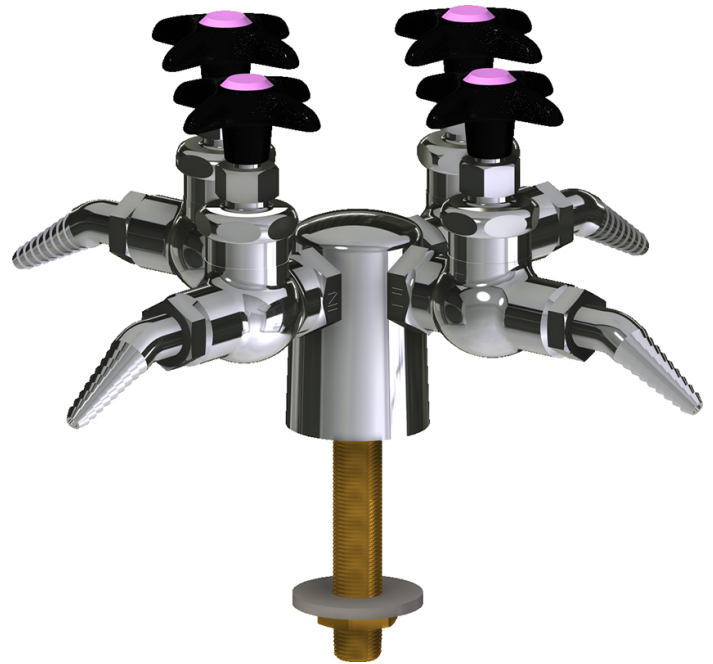

L Series Lab Fittings

LGN1-A22I-40

Product Type

Deck-mounted laboratory turret with needle valve

Features & Specifications

- Laboratory 30-degree angled nozzle with 10 serrations for laboratory hose
- Vandal Proof 2-1/2" cross handle

Contractor _____

Submitted as Shown Submitted with Variations

Date _____

Architect/Engineer Specification

Chicago Faucets No. LGN1-A22I-40 Deck-mounted laboratory turret with needle valve, polished chrome finish. Laboratory 30-degree angled nozzle with 10 serrations for laboratory hose. 2-1/2" cross handle, black nylon. Laboratory index button, pink with black letter, H (Hydrogen).