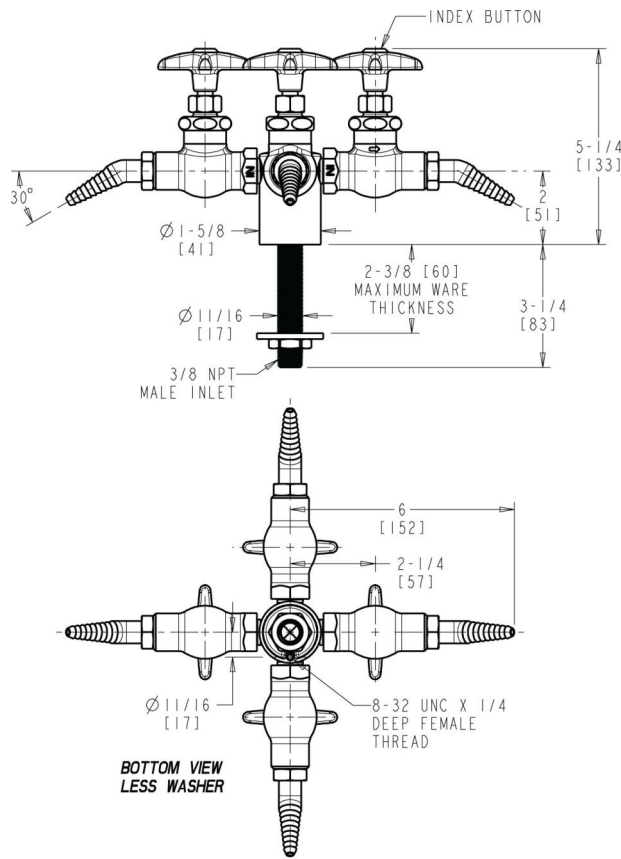

L Series Lab Fittings

LGN1-A22I-40

Product Type

Deck-mounted laboratory turret with needle valve

Features & Specifications

- Laboratory 30-degree angled nozzle with 10 serrations for laboratory hose
- Vandal Proof 2-1/2" cross handle

Contractor _____

Submitted as Shown Submitted with Variations

Date _____

Architect/Engineer Specification

Chicago Faucets No. LGN1-A22I-40 Deck-mounted laboratory turret with needle valve, polished chrome finish. Laboratory 30-degree angled nozzle with 10 serrations for laboratory hose. 2-1/2" cross handle, black nylon. Laboratory index button, pink with black letter, H (Hydrogen).