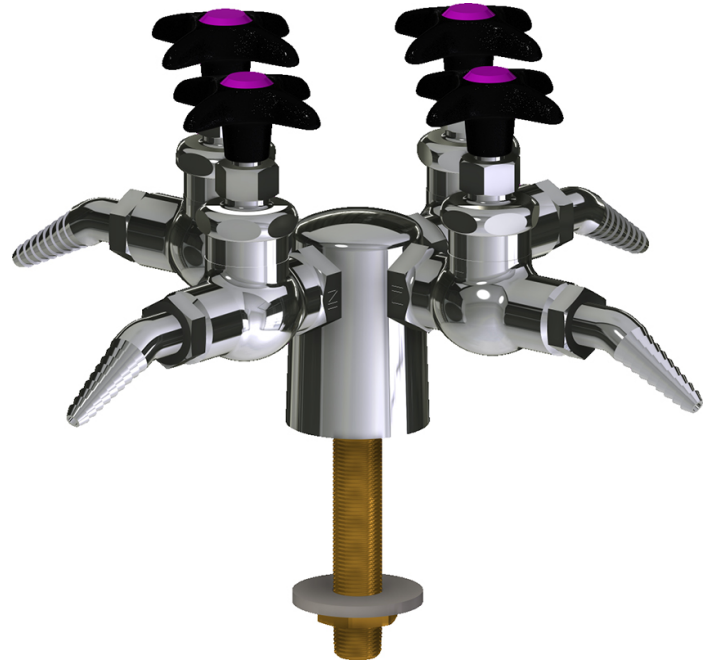

L Series Lab Fittings

LGN1-A22K-40

Product Type

Deck-mounted laboratory turret with needle valve

Features & Specifications

- Laboratory 30-degree angled nozzle with 10 serrations for laboratory hose
- Vandal Proof 2-1/2" cross handle

Contractor _____

Submitted as Shown Submitted with Variations

Date _____

Architect/Engineer Specification

Chicago Faucets No. LGN1-A22K-40 Deck-mounted laboratory turret with needle valve, polished chrome finish. Laboratory 30-degree angled nozzle with 10 serrations for laboratory hose. 2-1/2" cross handle, black nylon. Laboratory index button, violet with white letters, ACET (Acetylene).