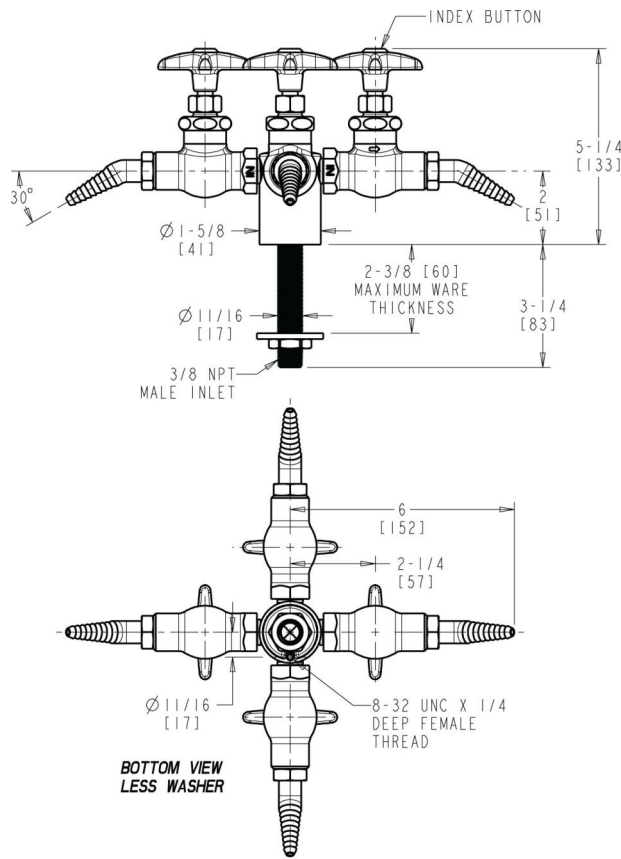

L Series Lab Fittings

LGN1-A22K-40

Product Type

Deck-mounted laboratory turret with needle valve

Features & Specifications

- Laboratory 30-degree angled nozzle with 10 serrations for laboratory hose
- Vandal Proof 2-1/2" cross handle

Contractor _____

Submitted as Shown Submitted with Variations

Date _____

Architect/Engineer Specification

Chicago Faucets No. LGN1-A22K-40 Deck-mounted laboratory turret with needle valve, polished chrome finish. Laboratory 30-degree angled nozzle with 10 serrations for laboratory hose. 2-1/2" cross handle, black nylon. Laboratory index button, violet with white letters, ACET (Acetylene).