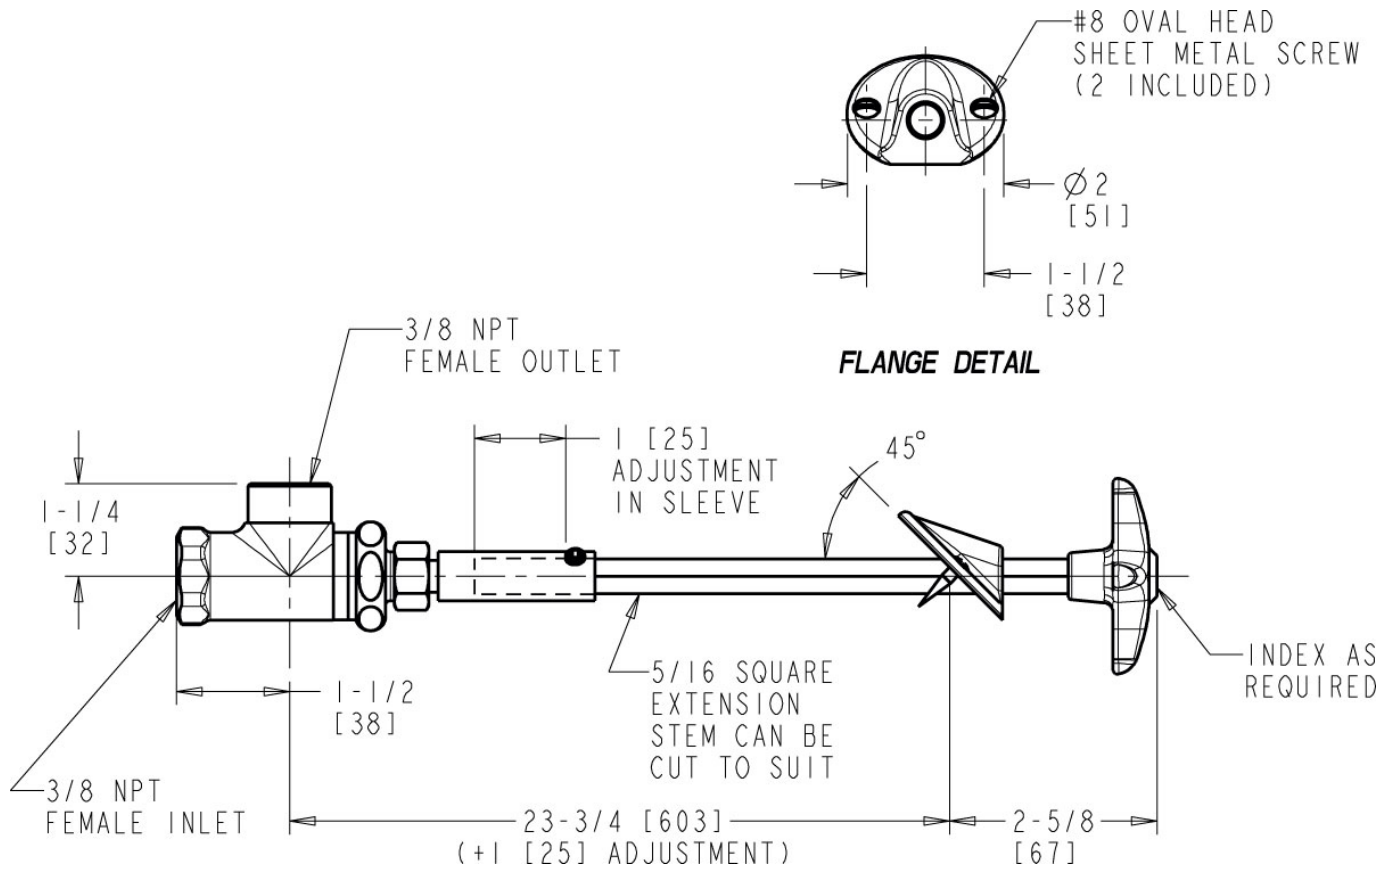

L Series Lab Fittings

LRV-F6-A2F

Product Type

Remote valve for 45° angle panels

Features & Specifications

- Vandal Proof 2-1/2" cross handle
- Needle valve compression operating cartridge, left-hand

Performance Specification

Date _____

Architect/Engineer Specification

Chicago Faucets No. LRV-F6-A2F Remote valve for 45° angle panels, polished chrome finish. Needle valve compression operating cartridge, left-hand turn. 2-1/2" cross handle, black nylon. Laboratory index button, black with white letters, HE.