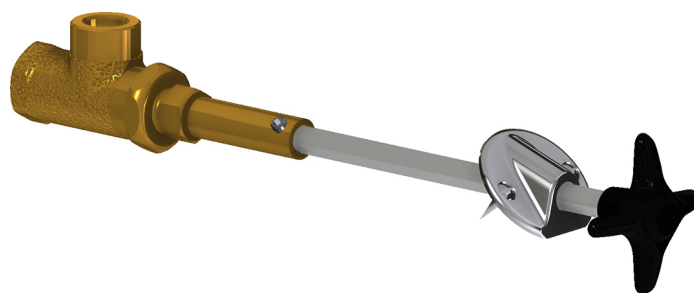

L Series Lab Fittings

LRV-F6-A2F

Product Type

Remote valve for 45° angle panels

Features & Specifications

- Vandal Proof 2-1/2" cross handle
- Needle valve compression operating cartridge, left-hand

Performance Specification

Date _____

Architect/Engineer Specification

Chicago Faucets No. LRV-F6-A2F Remote valve for 45° angle panels, polished chrome finish. Needle valve compression operating cartridge, left-hand turn. 2-1/2" cross handle, black nylon. Laboratory index button, black with white letters, HE.