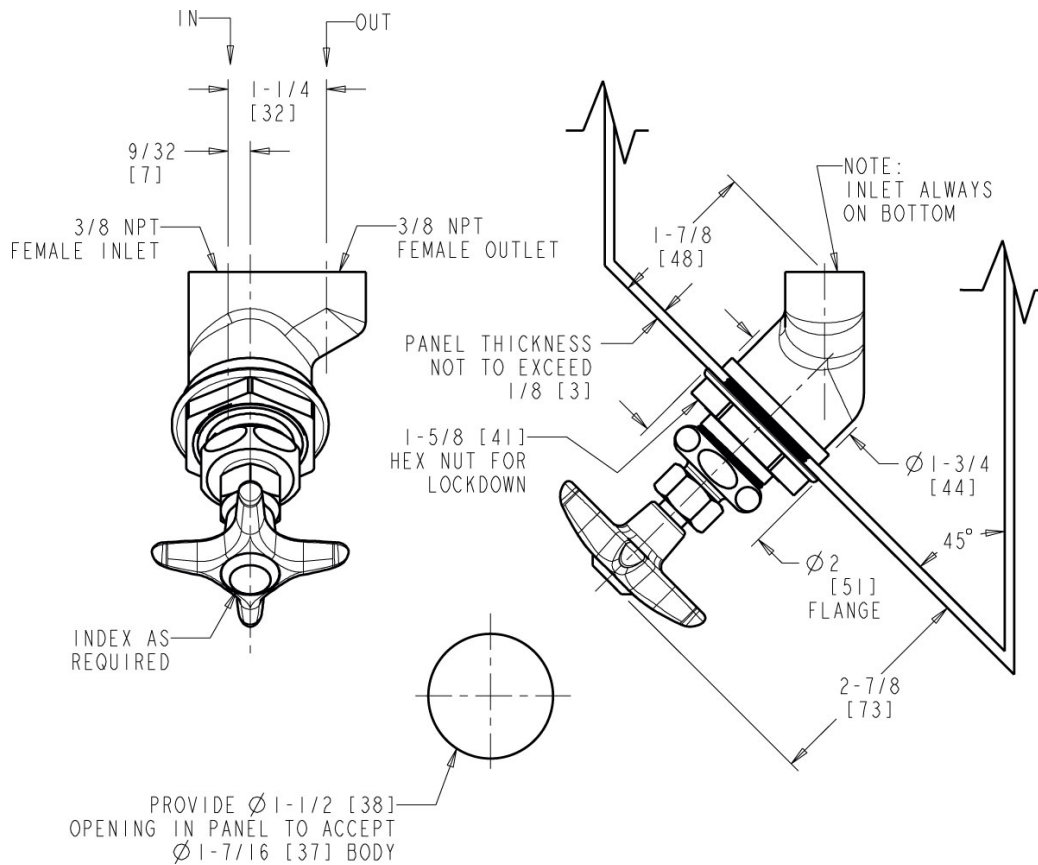

Engineer \_\_\_\_\_

Contractor \_\_\_\_\_

Submitted as Shown       Submitted with Variations

Date \_\_\_\_\_

**Architect/Engineer Specification**

Chicago Faucets No. LRV-N1-A1H Concealed valve, right-hand for 45° angle panels, polished chrome finish. Needle valve compression operating cartridge, left-hand turn. 2-1/2" cross handle. Laboratory index button, silver with black letters, CO (Carbon Monoxide).