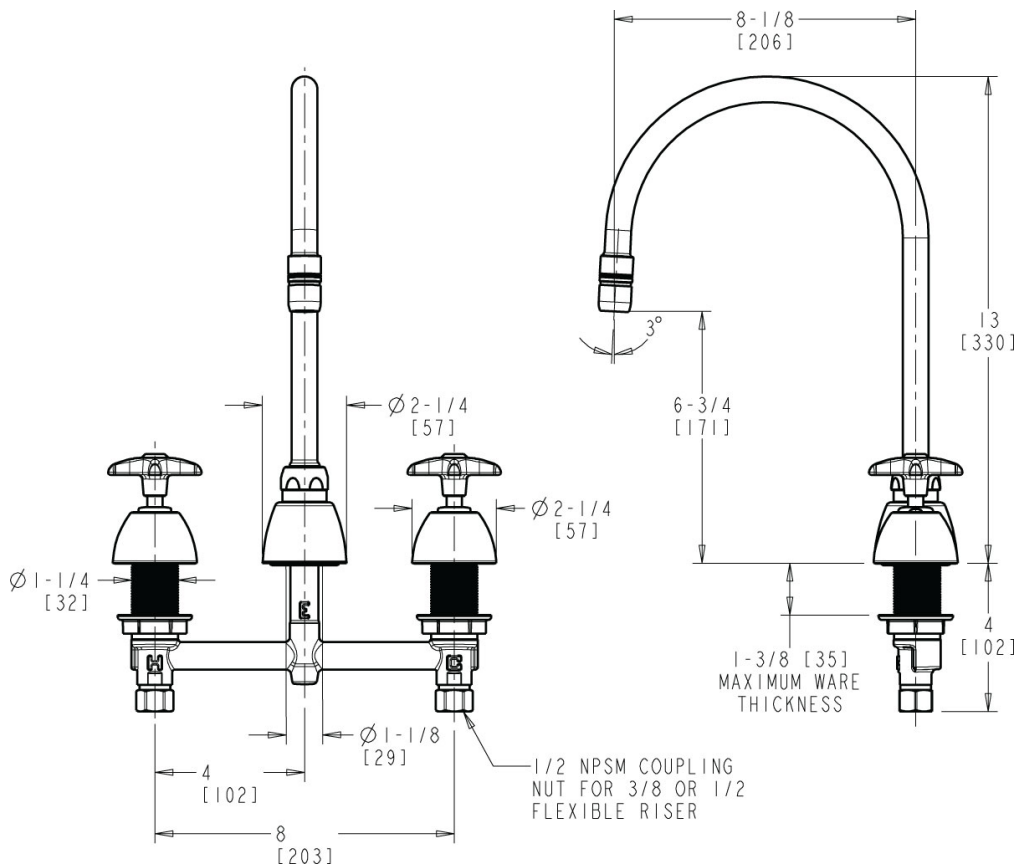

### Product Type

Concealed deck-mount, dual-inlet water faucet, 8" centers

Contractor \_\_\_\_\_

Submitted as Shown       Submitted with Variations

Date \_\_\_\_\_

**Architect/Engineer Specification**

Chicago Faucets No. LWM2-B22-B Concealed deck-mount, dual-inlet water faucet, 8" centers, polished chrome finish. 8" fixed centers. 8" rigid/swing gooseneck spout. Pressure compensating Softflo aerator with adapter, 2.2 GPM. Ceramic quarter-turn operating cartridge, left-hand turn. 2-1/2" cross handles, black nylon, with index buttons.