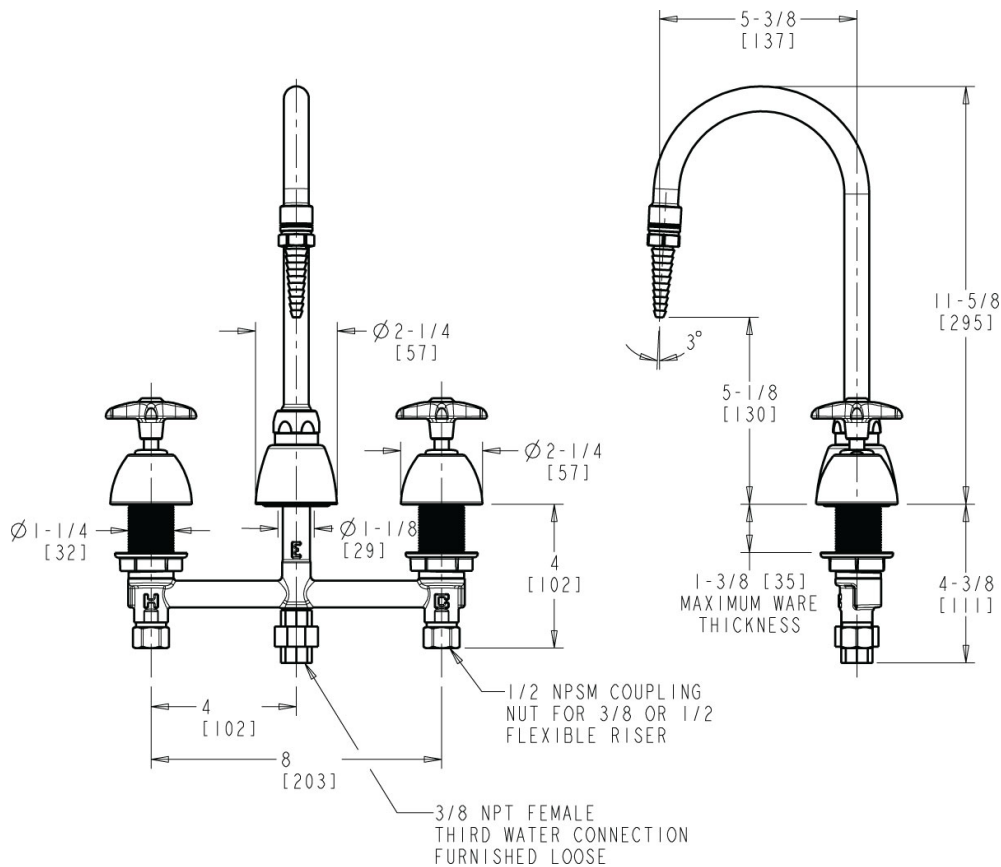

### Product Type

---

Concealed deck-mount, dual-inlet water faucet, 8" centers, with third-water inlet

Engineer \_\_\_\_\_

Contractor \_\_\_\_\_

Submitted as Shown       Submitted with Variations

Date \_\_\_\_\_

**Architect/Engineer Specification**

Chicago Faucets No. LWM3-A11-A Concealed deck-mount, dual-inlet water faucet, 8" centers, with third-water inlet, polished chrome finish. 8" fixed centers. 5-1/4" rigid/swing gooseneck spout. Laboratory nozzle with 10 serrations for laboratory hose. Slow compression operating cartridge, left-hand turn. 2-1/2" cross handles with index buttons.