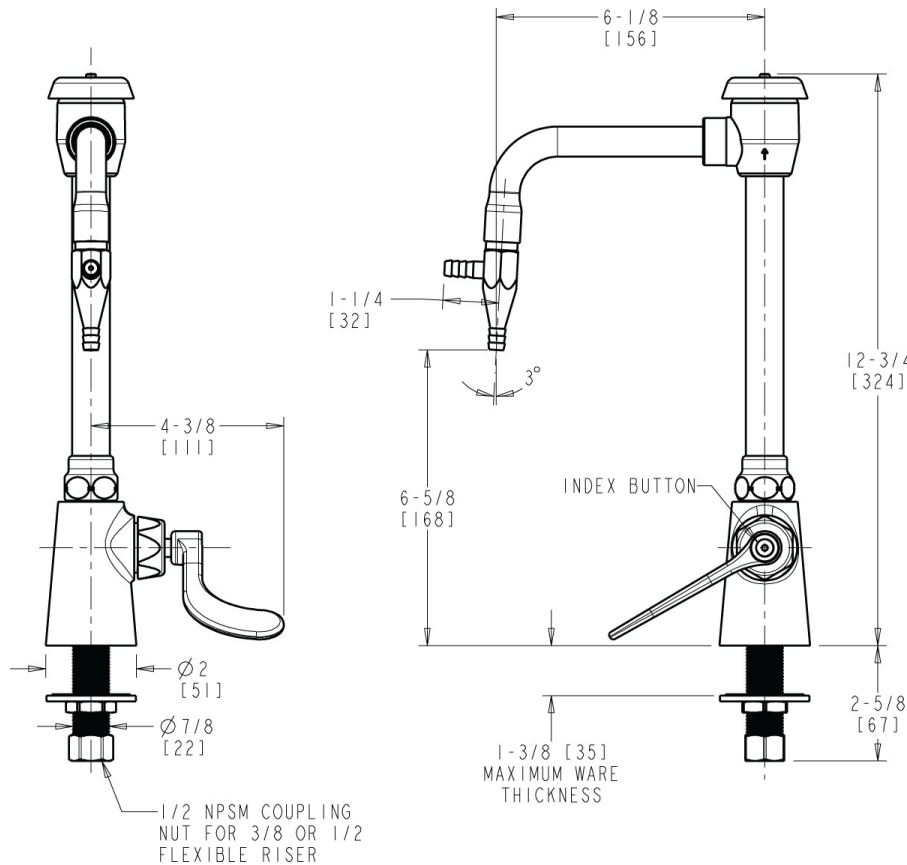

Architect \_\_\_\_\_

Engineer \_\_\_\_\_

Contractor \_\_\_\_\_

Submitted as Shown       Submitted with Variations

Date \_\_\_\_\_

**Architect/Engineer Specification**

Chicago Faucets No. LWS1-C36-G Deck-mounted single-inlet water faucet, right-hand control, polished chrome finish. Single-hole mount. 6" rigid gooseneck spout with atmospheric vacuum breaker. Aspirator pump serrated outlet with vacuum inlet, 4 serrations for laboratory hose, and integral check valve. Quatum™ Control-A-Flo compression operating cartridge, right-hand turn. 4" wristblade handle.