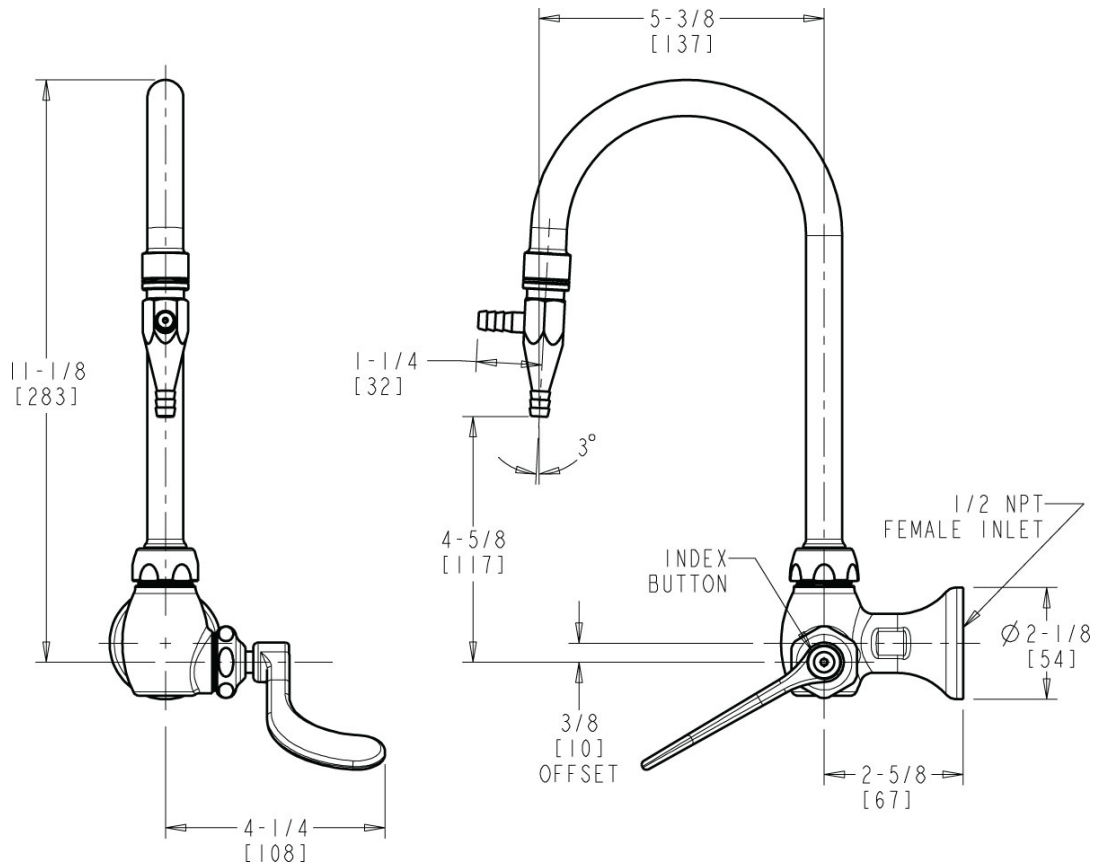

### Features & Specifications

---

- Handle includes color-coded index
- Single-hole
- 5-1/4" rigid/swing gooseneck spout
- Aspirator pump serrated outlet with vacuum inlet, 4 serrations for laboratory hose, and integral check valve
- Vandal Proof 4" wristblade handle
- Ceramic 1/4-turn operating cartridge, right-hand

Engineer \_\_\_\_\_

Contractor \_\_\_\_\_

Submitted as Shown       Submitted with Variations

Date \_\_\_\_\_

**Architect/Engineer Specification**

Chicago Faucets No. LWS4-B35-A Wall-mounted single-inlet water faucet, polished chrome finish. Single-hole mount. 5-1/4" rigid/swing gooseneck spout. Aspirator pump serrated outlet with vacuum inlet, 4 serrations for laboratory hose, and integral check valve. Ceramic quarter-turn operating cartridge, right-hand turn. 4" wristblade handle.