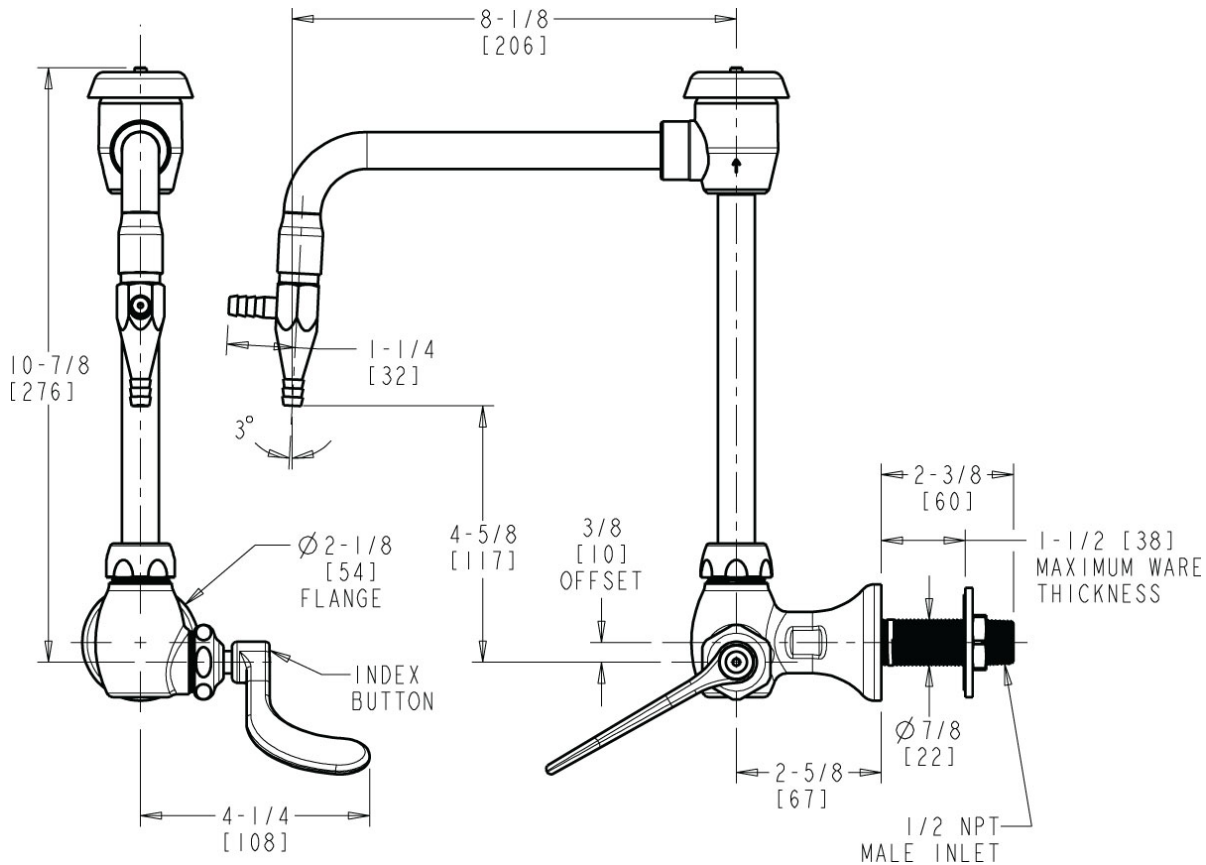

Engineer \_\_\_\_\_

Contractor \_\_\_\_\_

Submitted as Shown       Submitted with Variations

Date \_\_\_\_\_

**Architect/Engineer Specification**

Chicago Faucets No. LWS5-A36-F Wall-mounted single-inlet water faucet, includes shank, polished chrome finish. Single-hole mount. 8" rigid/swing gooseneck spout with atmospheric vacuum breaker. Aspirator pump serrated outlet with vacuum inlet, 4 serrations for laboratory hose, and integral check valve. Quatum™ compression operating cartridge, right-hand turn. 4" wristblade handle.