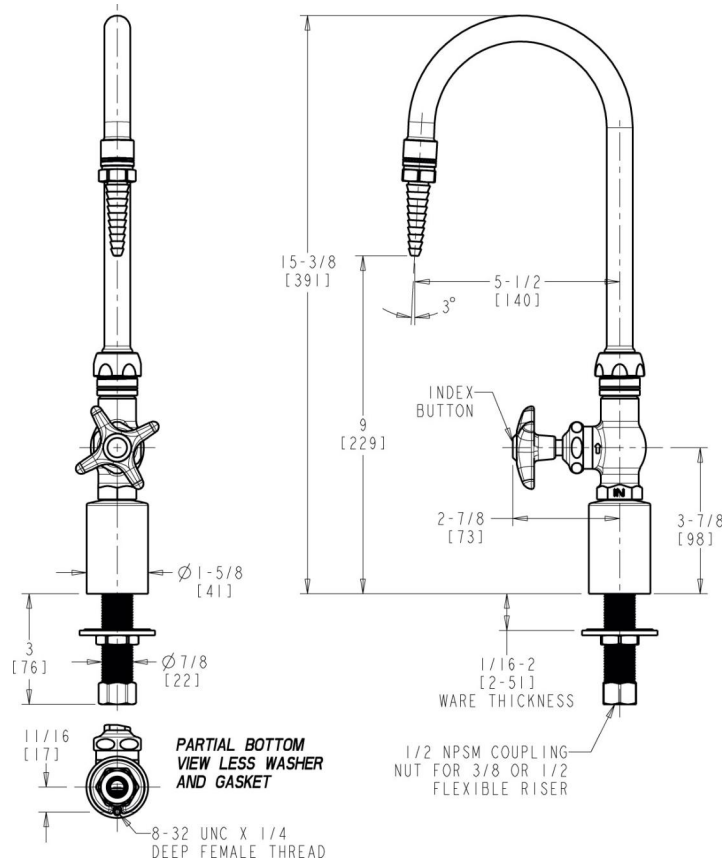

### Features & Specifications

---

- Single-hole
- 5-1/4" rigid/swing gooseneck spout
- Laboratory nozzle with 10 serrations for laboratory hose
- Vandal Proof 2-1/2" cross handle with button indexed 'HW'
- Slow compression operating cartridge, left-hand

Engineer \_\_\_\_\_

Contractor \_\_\_\_\_

Submitted as Shown       Submitted with Variations

Date \_\_\_\_\_

**Architect/Engineer Specification**

Chicago Faucets No. LWS6-A12-A Deck-mounted single-inlet water faucet, polished chrome finish. Single-hole mount. 5-1/4" rigid/swing gooseneck spout. Laboratory nozzle with 10 serrations for laboratory hose. Slow compression operating cartridge, left-hand turn. 2-1/2" cross handle with button indexed 'HW'.