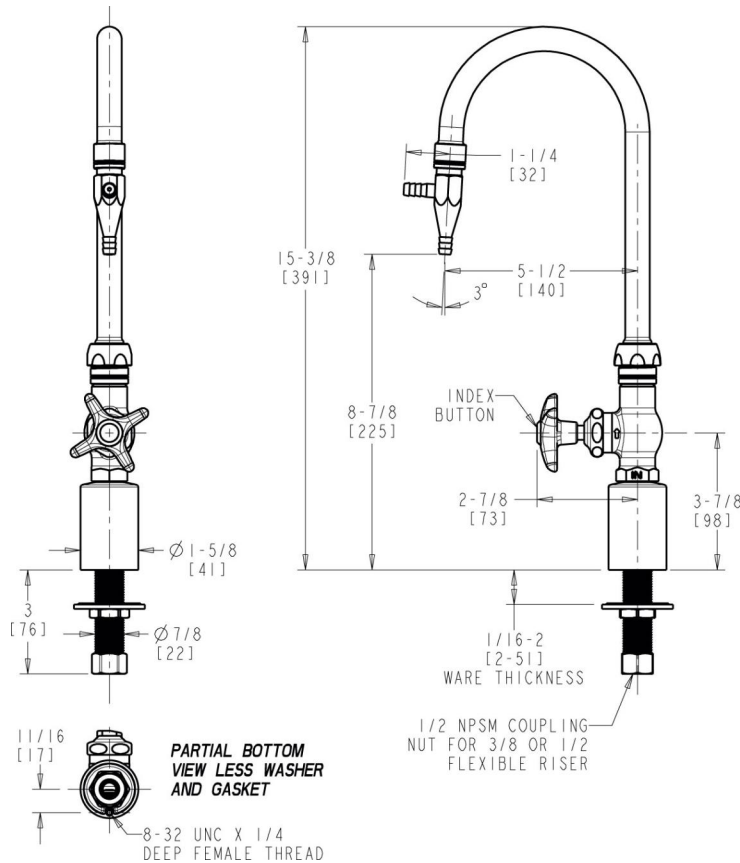

### Features & Specifications

---

- Single-hole
- 5-1/4" rigid/swing gooseneck spout
- Aspirator pump serrated outlet with vacuum inlet, 4 serrations for laboratory hose, and integral check valve
- Vandal Proof 2-1/2" cross handle with button indexed 'CW'
- Ceramic 1/4-turn operating cartridge, left-hand

Engineer \_\_\_\_\_

Contractor \_\_\_\_\_

Submitted as Shown

Submitted with Variations

Date \_\_\_\_\_

**Architect/Engineer Specification**

Chicago Faucets No. LWS6-B33-A Deck-mounted single-inlet water faucet, polished chrome finish. Single-hole mount. 5-1/4" rigid/swing gooseneck spout. Aspirator pump serrated outlet with vacuum inlet, 4 serrations for laboratory hose, and integral check valve. Ceramic quarter-turn operating cartridge, left-hand turn. 2-1/2" cross handle, black nylon, with button indexed 'CW'. 2-1/2" cross handle, black nylon, with button indexed 'CW'.