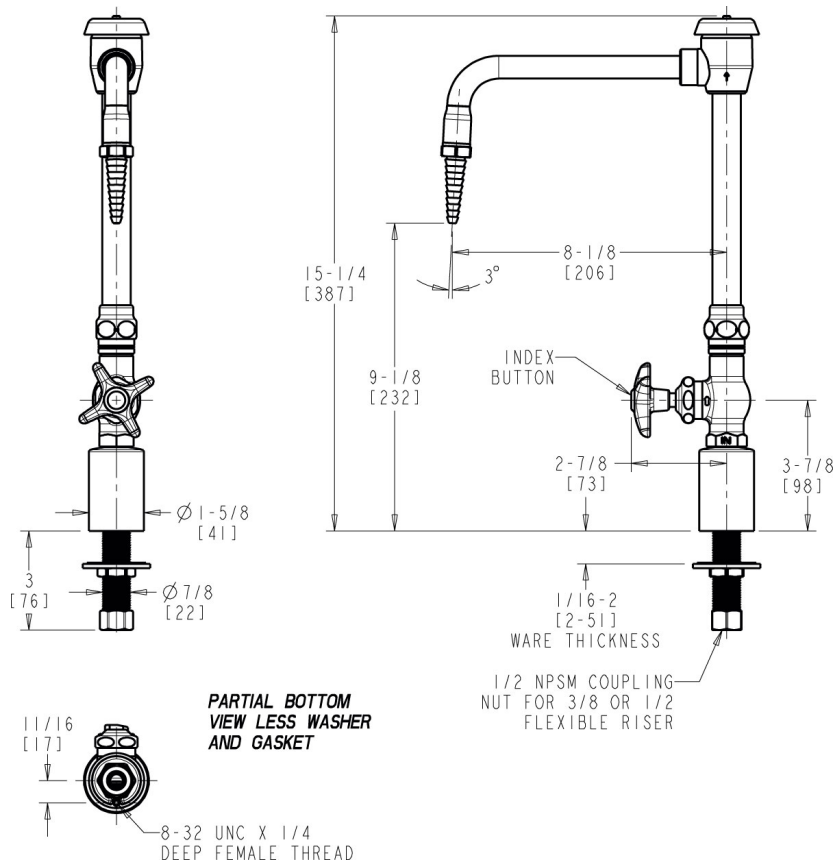

Engineer \_\_\_\_\_

Contractor \_\_\_\_\_

Submitted as Shown

Submitted with Variations

Date \_\_\_\_\_

**Architect/Engineer Specification**

Chicago Faucets No. LWS6-C24-H Deck-mounted single-inlet water faucet, polished chrome finish. Single-hole mount. 8" rigid gooseneck spout with atmospheric vacuum breaker. Pressure compensating Softflo aerator with adapter, 2.2 GPM. Quatern™ Control-A-Flo compression operating cartridge, left-hand turn. 2-1/2" cross handle, black nylon, with button indexed 'HW'. 2-1/2" cross handle, black nylon, with button indexed 'HW'.