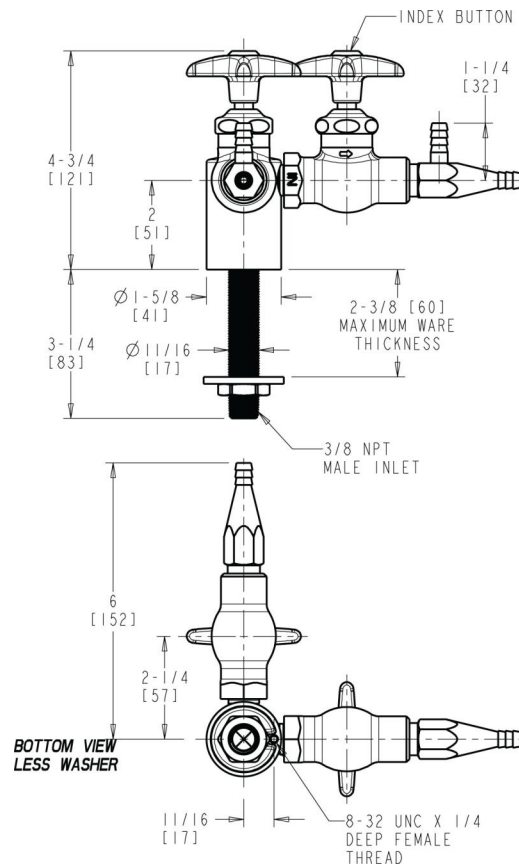

Engineer \_\_\_\_\_

Contractor \_\_\_\_\_

Submitted as Shown

Submitted with Variations

Date \_\_\_\_\_

**Architect/Engineer Specification**

Chicago Faucets No. LWV1-C31-20 Deck-mounted laboratory turret with water valve, polished chrome finish. Aspirator pump serrated outlet with vacuum inlet, 4 serrations for laboratory hose, and integral check valve. Slow compression Control-A-Flo operating cartridge, left-hand turn. 2-1/2" cross handle with button indexed 'CW'.