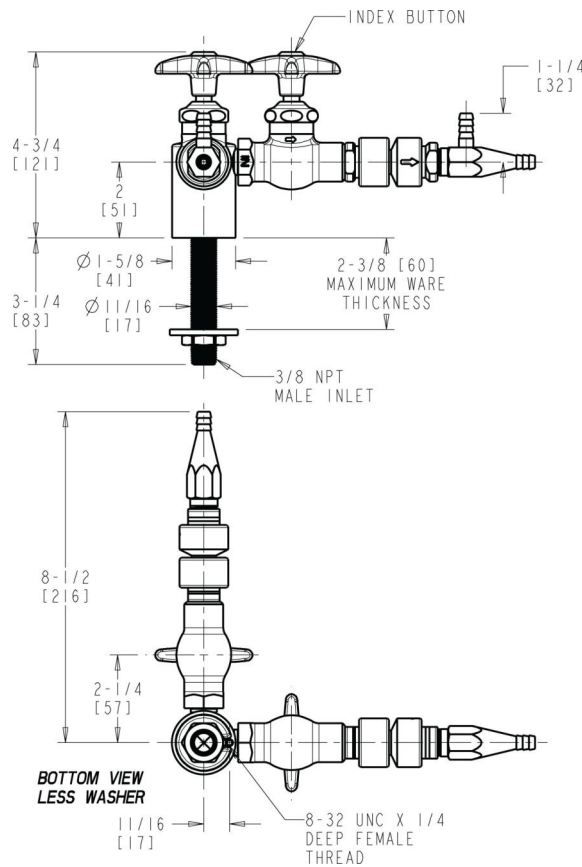

Engineer \_\_\_\_\_

Contractor \_\_\_\_\_

Submitted as Shown

Submitted with Variations

Date \_\_\_\_\_

**Architect/Engineer Specification**

Chicago Faucets No. LWV1-C63-20 Deck-mounted laboratory turret with water valve, polished chrome finish. Straight serrated nozzle with aspirator and vacuum breaker. Slow compression Control-A-Flo operating cartridge, left-hand turn. 2-1/2" cross handle, black nylon, with button indexed 'CW'. Inline vacuum breaker with dual checks.