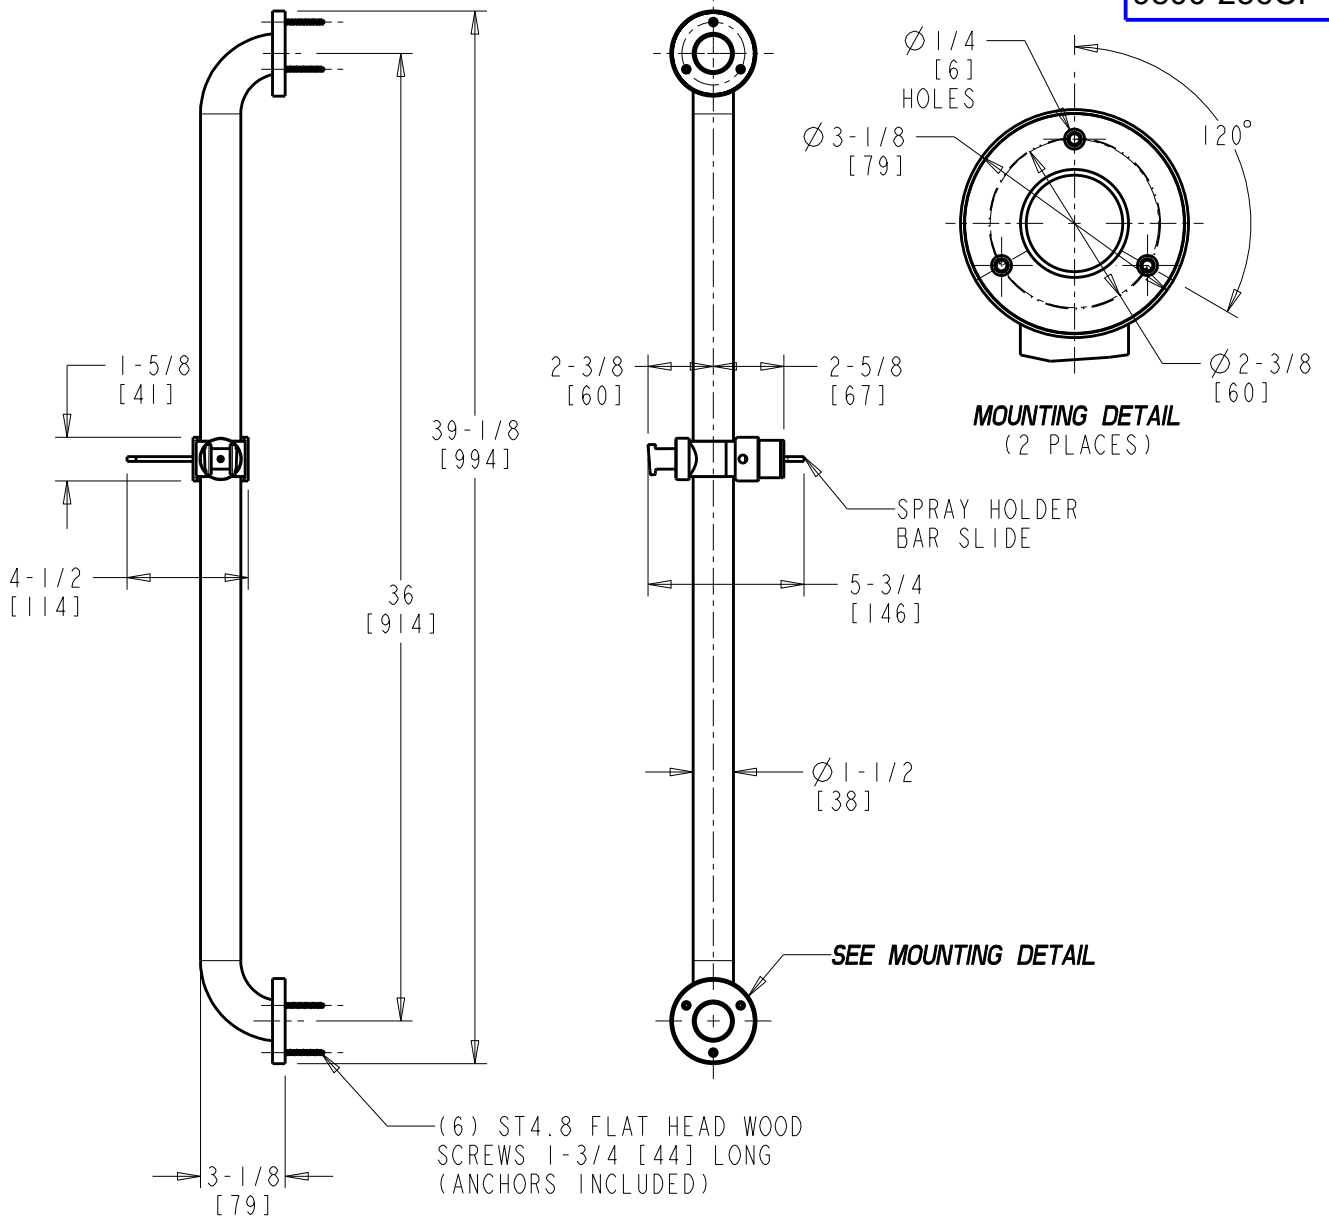

BY: SID DATE: 01-08-15
CHK: REV: 07-01-24

FITTING NO.

SEE SCHEDULE

SUBMITTED MODEL NO.

SUBMITTED AS SHOWN

SUBMITTED AS NOTED

SEE ATTACHED FOR
SUBMITTED MODIFICATION

JOB NAME

ITEM NO.

SCHEDULE
9800-036CP
9800-236CP

DIMENSIONS ARE IN INCHES AND [MILLIMETERS].

TECHNICAL DATA

- SEE SPECIFICATION SHEET

ROUGHING IN DIMENSIONS MAY VARY AND ARE SUBJECT TO CHANGE. NO RESPONSIBILITY IS ASSUMED FOR USE OF SUPERCEDED OR VOIDED DATA.